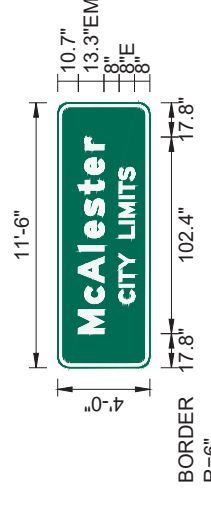

SIGN NUMBER	SP-24
WIDTH x HGHT.	12'-6" x 6'-6"
BORDER WIDTH	2"
CORNER RADIUS	10"
MOUNTING	Ground
BACKGROUND	TYPE: Reflective
LEGEND/BORDER	COLOR: Green
	TYPE: Reflective
	COLOR: White/White

LETTER POSITIONS (X)		LENGTH	SERIES/SIZE
M	c A l i e s t e r	3	EM 2000
13.3	25.8 34.4 47.6 53 62.2 71.4 79.3 89.6 128.1	123.4	10.6/8
E	u f o u l a	3 2	EM 2000
13.3	24 34.2 41 52.2 63.4 68.8 117.3 128.1	123.4	10.6/8
M	u s k o g e e	7 1	EM 2000
13.3	26.8 36.8 47.1 56.4 66 76.3 85.6 122.6 133.5	123.4	10.6/8

Panel Style: guide\_exp\_distance.ssi  
 Dimensions are in inches.tenths  
 Letter locations are panel edge to lower left corner

SIGN NUMBER	SP-26
WIDTH x HGHT.	11'-6" x 4'-0"
BORDER WIDTH	2"
CORNER RADIUS	6"
MOUNTING	Ground
BACKGROUND	TYPE: Reflective
LEGEND/BORDER	COLOR: Green
	TYPE: Reflective
	COLOR: White/White

Panel Style: guide\_exp\_boundary.ssi  
 Dimensions are in inches.tenths  
 Letter locations are panel edge to lower left corner

SIGN NUMBER	SP-27
WIDTH x HGHT.	12'-0" x 6'-6"
BORDER WIDTH	2"
CORNER RADIUS	10"
MOUNTING	Ground
BACKGROUND	TYPE: Reflective
LEGEND/BORDER	COLOR: Green
	TYPE: Reflective
	COLOR: White/White

Panel Style: guide\_exp\_distance.ssi  
 Dimensions are in inches.tenths  
 Letter locations are panel edge to lower left corner

SIGN NUMBER	SP-28 w/ E1-5P
WIDTH x HGHT.	15'-0" x 9'-6"
BORDER WIDTH	2"
CORNER RADIUS	12"
MOUNTING	Overhead
BACKGROUND	TYPE: Reflective
LEGEND/BORDER	COLOR: Green
	TYPE: Reflective
	COLOR: White/White