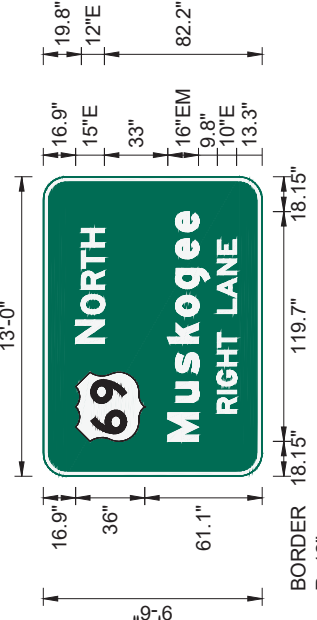

SIGN NUMBER	SP-29
WIDTH x HGHT.	13'-0" x 9'-6"
BORDER WIDTH	2"
CORNER RADIUS	12"
MOUNTING	Overhead
BACKGROUND	TYPE: Reflective
LEGEND/BORDER	COLOR: Green
	TYPE: Reflective
	COLOR: White/White

LETTER POSITIONS (X)		LENGTH	SERIES/SIZE
N	O R T		E 2000
69.2	84.5 97.3 108.3 119.4	59.9	15,12
M	u s k o g e e		EM 2000
18.2	38.5 53.7 69.2 83.3 97.7 113.2 127.3	119.7	16/12
R	i g h t		E 2000
32.9	43 47.1 57.5 67.3 74.8 84.8 93.1 105 115.7	90.3	10

Panel Style: guide_exp_advance_b.ssi
Dimensions are in inches.tenths
Letter locations are panel edge to lower left corner