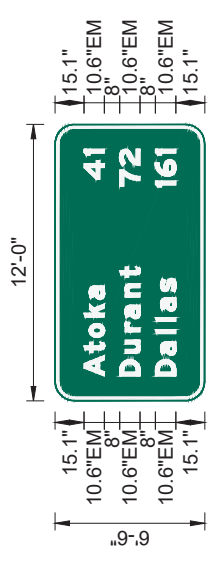

SIGN NUMBER	SP-24
WIDTH x HGHT.	12'-6" x 6'-6"
BORDER WIDTH	2"
CORNER RADIUS	10"
MOUNTING	Ground
BACKGROUND	TYPE: Reflective
LEGEND/BORDER	COLOR: Green
	TYPE: Reflective
	COLOR: White/White

LETTER POSITIONS (X)		LENGTH	SERIES/SIZE
M	c A l i e s t e r	3	EM 2000
13.3	25.8 34.4 47.6 53 62.2 71.4 79.3 89.6 128.1	123.4	10.6/8
E	u f o u l a	3 2	EM 2000
13.3	24 34.2 41 52.2 63.4 68.8 117.3 128.1	123.4	10.6/8
M	u s k o g e e	7 1	EM 2000
13.3	26.8 36.8 47.1 56.4 66 76.3 85.6 122.6 133.5	123.4	10.6/8

Panel Style: guide\_exp\_distance.ssi  
 Dimensions are in inches.tenths  
 Letter locations are panel edge to lower left corner

SIGN NUMBER	SP-26
WIDTH x HGHT.	11'-6" x 4'-0"
BORDER WIDTH	2"
CORNER RADIUS	6"
MOUNTING	Ground
BACKGROUND	TYPE: Reflective
LEGEND/BORDER	COLOR: Green
	TYPE: Reflective
	COLOR: White/White

Panel Style: guide\_exp\_boundary.ssi  
 Dimensions are in inches.tenths  
 Letter locations are panel edge to lower left corner

SIGN NUMBER	SP-27
WIDTH x HGHT.	12'-0" x 6'-6"
BORDER WIDTH	2"
CORNER RADIUS	10"
MOUNTING	Ground
BACKGROUND	TYPE: Reflective
LEGEND/BORDER	COLOR: Green
	TYPE: Reflective
	COLOR: White/White

Panel Style: guide\_exp\_distance.ssi  
 Dimensions are in inches.tenths  
 Letter locations are panel edge to lower left corner

SIGN NUMBER	SP-28 w/ E1-5P
WIDTH x HGHT.	15'-0" x 9'-6"
BORDER WIDTH	2"
CORNER RADIUS	12"
MOUNTING	Overhead
BACKGROUND	TYPE: Reflective
LEGEND/BORDER	COLOR: Green
	TYPE: Reflective
	COLOR: White/White