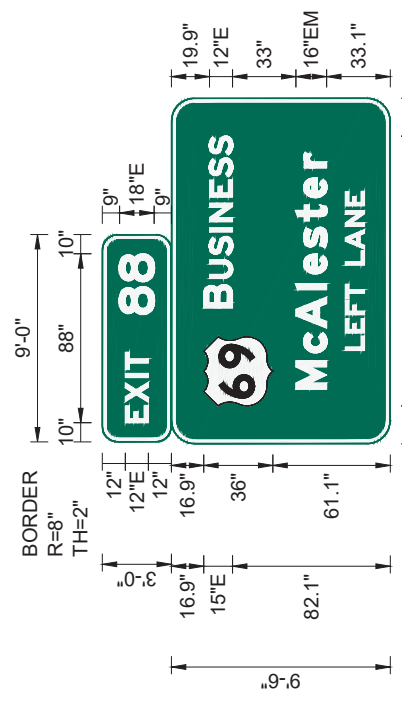

Panel Style: guide\_exp\_distance.ssi  
 Dimensions are in inches.tenths  
 Letter locations are panel edge to lower left corner

SIGN NUMBER	SP-26
WIDTH x HGHT.	11'-6" x 4'-0"
BORDER WIDTH	2"
CORNER RADIUS	6"
MOUNTING	Ground
BACKGROUND	TYPE: Reflective
LEGEND/BORDER	COLOR: Green
	TYPE: Reflective
	COLOR: White/White

Panel Style: guide\_exp\_boundary.ssi  
 Dimensions are in inches.tenths  
 Letter locations are panel edge to lower left corner

SIGN NUMBER	SP-27
WIDTH x HGHT.	12'-0" x 6'-6"
BORDER WIDTH	2"
CORNER RADIUS	10"
MOUNTING	Ground
BACKGROUND	TYPE: Reflective
LEGEND/BORDER	COLOR: Green
	TYPE: Reflective
	COLOR: White/White

Panel Style: guide\_exp\_distance.ssi  
 Dimensions are in inches.tenths  
 Letter locations are panel edge to lower left corner

SIGN NUMBER	SP-28 w/ E1-5P
WIDTH x HGHT.	15'-0" x 9'-6"
BORDER WIDTH	2"
CORNER RADIUS	12"
MOUNTING	Overhead
BACKGROUND	TYPE: Reflective
LEGEND/BORDER	COLOR: Green
	TYPE: Reflective
	COLOR: White/White

Panel Style: guide\_exp\_advance\_b.ssi  
 Dimensions are in inches.tenths  
 Letter locations are panel edge to lower left corner

SIGN NUMBER	SP-29
WIDTH x HGHT.	13'-0" x 9'-6"
BORDER WIDTH	2"
CORNER RADIUS	12"
MOUNTING	Overhead
BACKGROUND	TYPE: Reflective
LEGEND/BORDER	COLOR: Green
	TYPE: Reflective
	COLOR: White/White